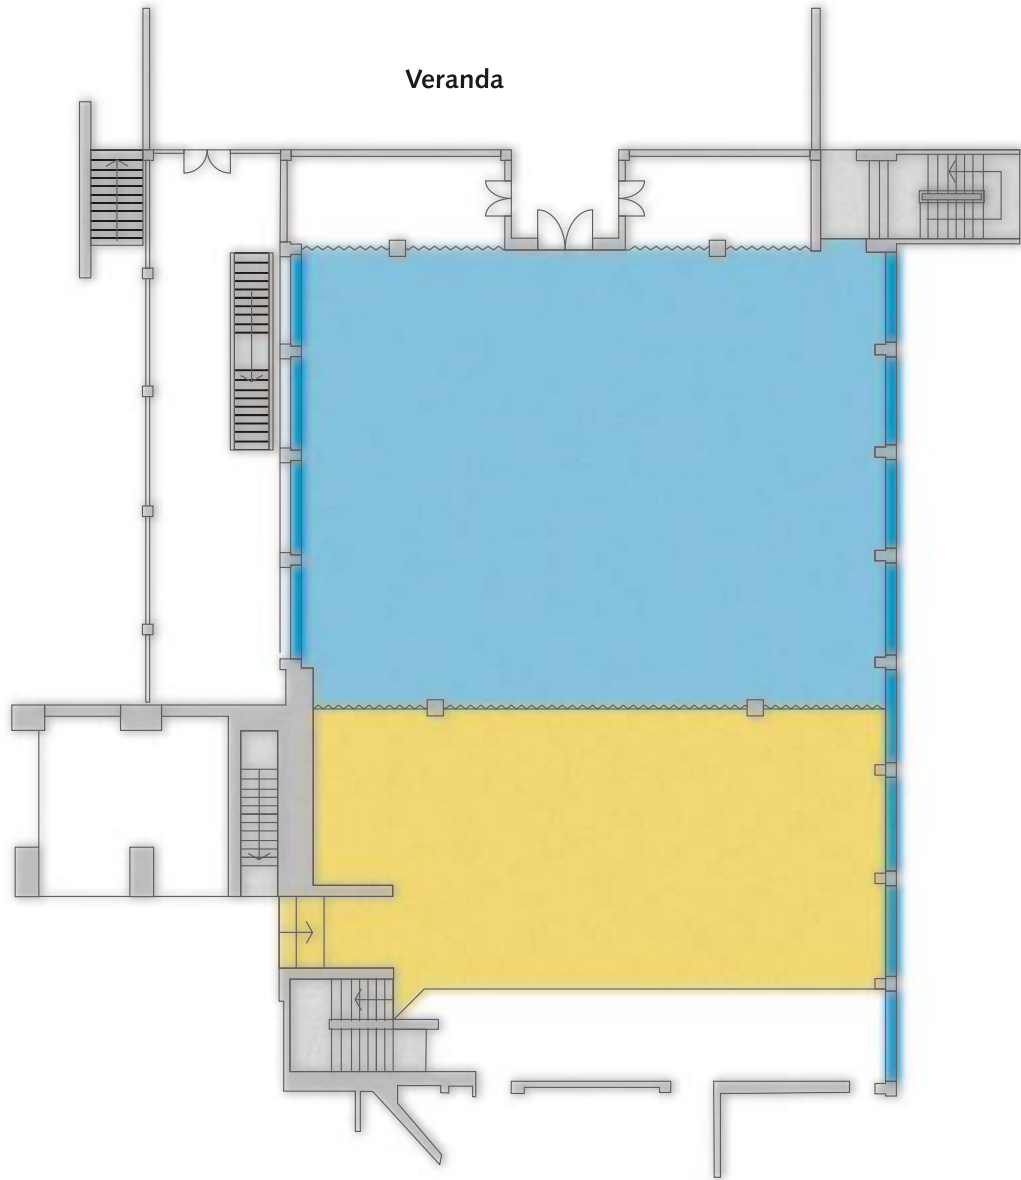

DU LAC ET DU PARC
GRAND RESORT

Salone delle Feste / Foyer

	DIMENSIONS				PERSONS		
	length	width	height	sqm	theatre	school	"U" shape
■ Salone delle Feste	17.00 m	19.50 m	4.40 m	331.00	400	200	-

	DIMENSIONS				PERSONS		
	length	width	height	sqm	theatre	school	"U" shape
■ Foyer	7.00 m	15.20 m	5.50 m	106.00	-	-	-