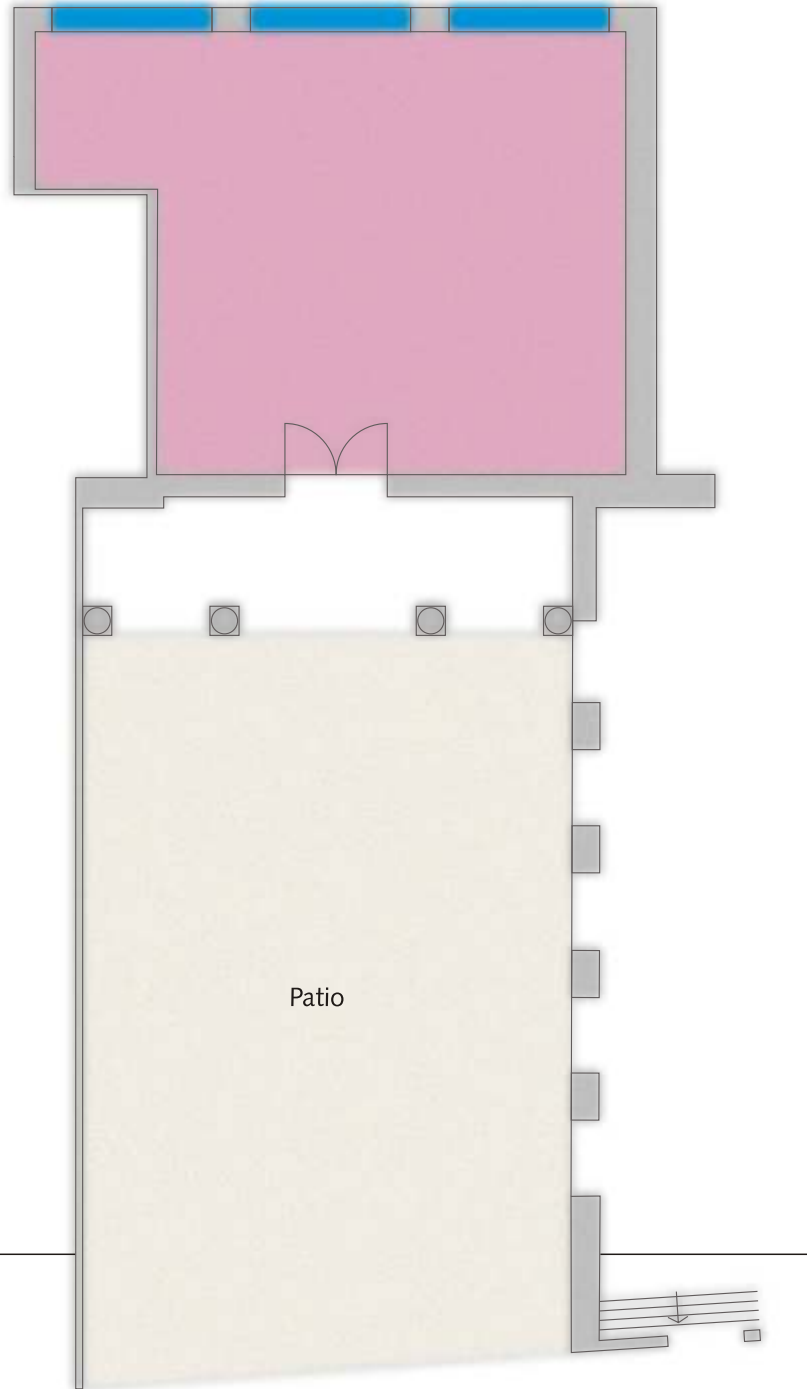

DU LAC ET DU PARC
GRAND RESORT

Sala Rosa

Sala Rosa

| DIMENSIONS | | | | PERSONS | | |
|------------|---------|--------|--------|---------|--------|-----------|
| length | width | height | sqm | theatre | school | "U" shape |
| 12.50 m | 10.80 m | 4.00 m | 135.00 | 120 | 70 | 50 |