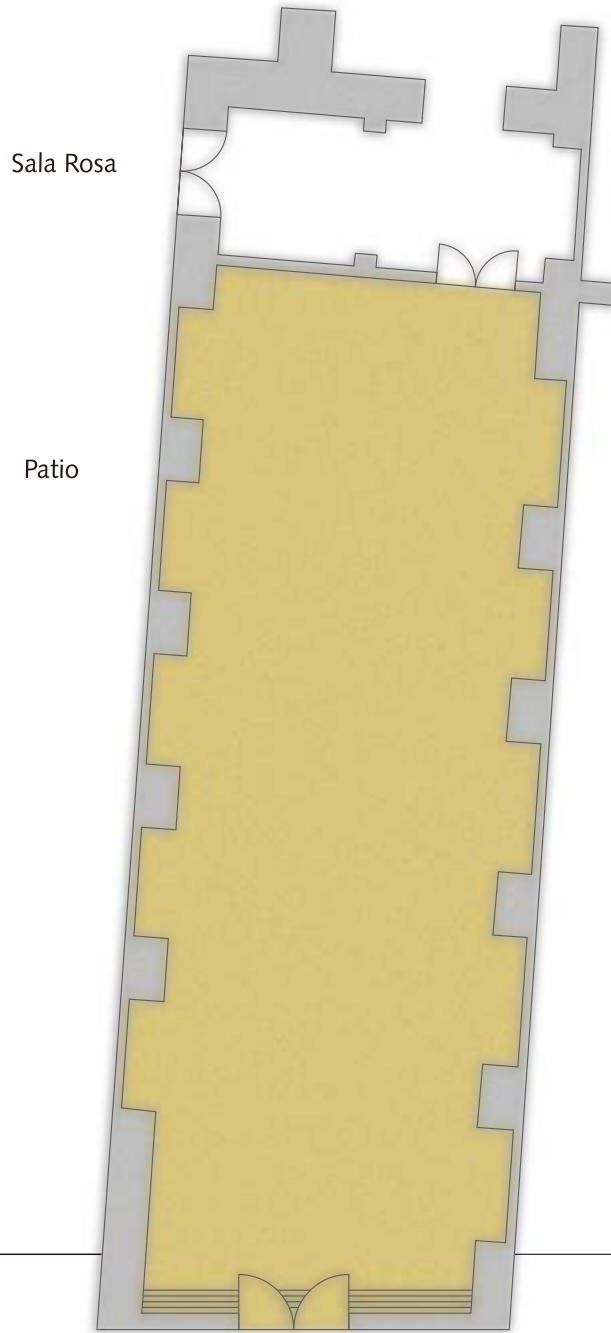

DU LAC ET DU PARC
GRAND RESORT

Sala Glicine

Sala Glicine

DIMENSIONS				PERSONS		
length	width	height	sqm	theatre	school	"U" shape
16.00 m	5.30 m	3.45 m	91	50	30	25